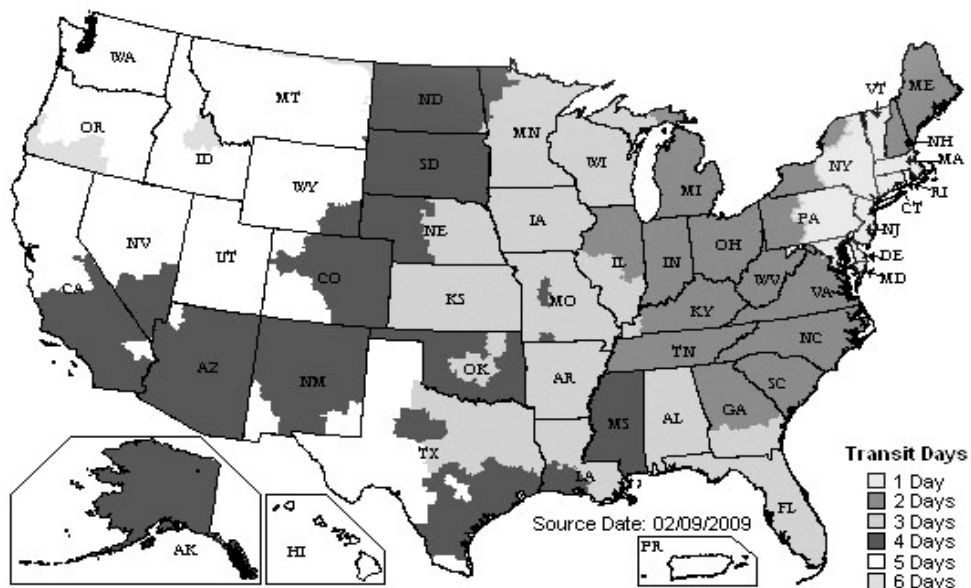

Shipping Information

UPS DOMESTIC GROUND SHIPPING FEES:

Zip Codes 010-299	Fee	Zip Codes 300-994	Fee
Under \$50	\$9.5	Under \$50	\$10.5
\$50.01 - \$250	\$11	\$50.01 - \$250	\$12.5
\$250.01 - \$1000	5%	\$250.01 - \$1000	5%
\$1000.01 - \$2000	4%	\$1000.01 - \$2000	4%
Over \$2000	3%	Over \$2000	3%
Single Order with both Mask & Blade	\$15	Single Order with both Mask & Blade	\$18
Including any roll bag, large hit target or Grappling Dummy	\$28	Including any roll bag, large hit target or Grappling Dummy	\$36

AF International reserves the right to make any changes on price without notice. Misuse of any equipment voids any implied or stated warranties.

Time Estimates on Domestic Shipping

The above UPS map estimates the time of arrival for your package and is *very accurate*, but not guaranteed.

To calculate your order's time of arrival please add the appropriate amount of days (noted above) from, but not including, the day your package will be shipping out. *I.e. if your package ships out on Wednesday and you live in North Georgia, your order will arrive on Friday.*